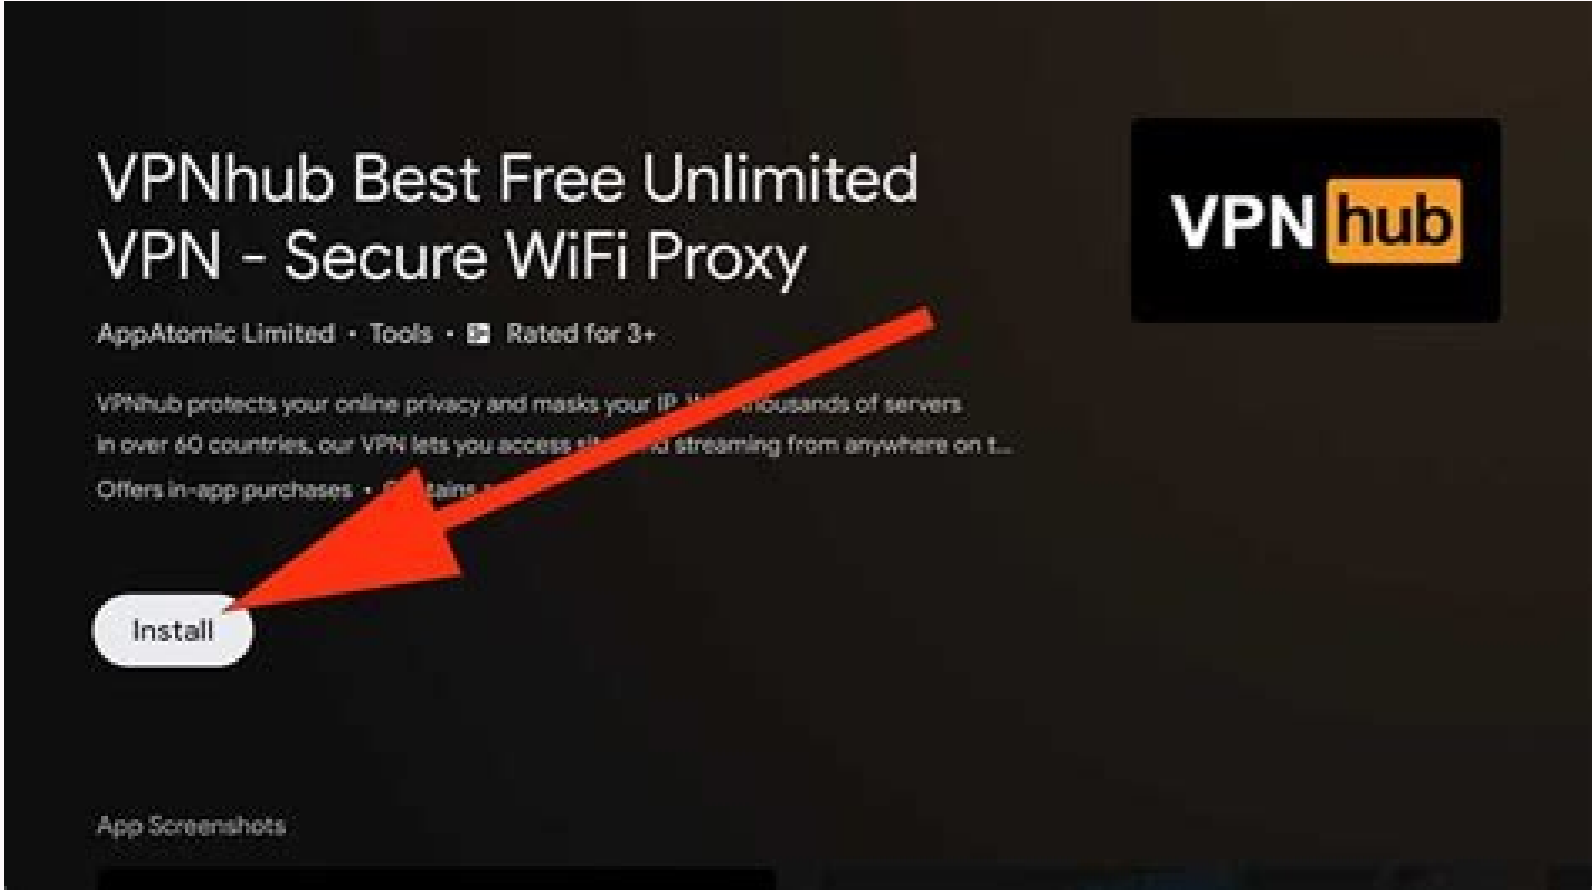

How to install aptoide in mi tv. Best free apps on aptoide tv. Aptoide app for mi tv free download. Best app on aptoide tv.